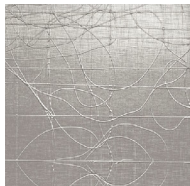

INTRIGUE - Organic line work, free-flowing on the design surface creates stringy patterns in wondrous silvery aluminium form with a satin metal finish.