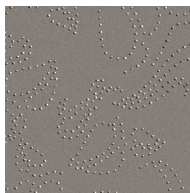

TRACERY - Natures silhouette is demonstrated in a pointillist surface pattern of leaves in varying shapes and sizes. The design is executed in a contrast of matt and polished shine for further emphasis of pattern.